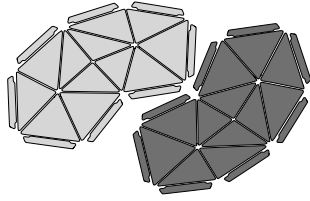

CLOUDS

Design by

R. & E. Bouroullec

Description

CLOUDS is an innovative, colourful decorative motif concept. Each piece is bicolour (double-sided), bringing together 2 colours of Divina fabric. Pieces are linked by elastic ribbon. Whether placed on the ground, fixed to a wall (a wall fixing system is supplied with each pack) or suspended from the ceiling via 2 rails (priced separately), they produce a unique tri-dimensional effect.

pack of 8 pieces divina 106/191 -
craie/noir

DIMENSIONS

pack of 24 pieces divina 106/191 -
craie/noir

DIMENSIONS

pack of 8 pieces divina 886/106 -
sapin/craie

DIMENSIONS

pack of 24 pieces divina 886/106 -
sapin/craie

DIMENSIONS

pack of 8 pieces divina md / divina
673/106 - bourgogne/craie

DIMENSIONS

pack of 24 pieces divina md / divina
673/106 - bourgogne/craie

DIMENSIONS

pack of 8 pieces divina 783/106 -
encre/craie

DIMENSIONS

pack of 24 pieces divina 783/106 -
encre/craie

DIMENSIONS

pack of 8 pieces divina md / divina
213/426 - albatre/soleil

DIMENSIONS

pack of 24 pieces divina md / divina
213/426 - albatre/soleil

DIMENSIONS

pack of 8 pieces divina md 713/783 -
givre/encre