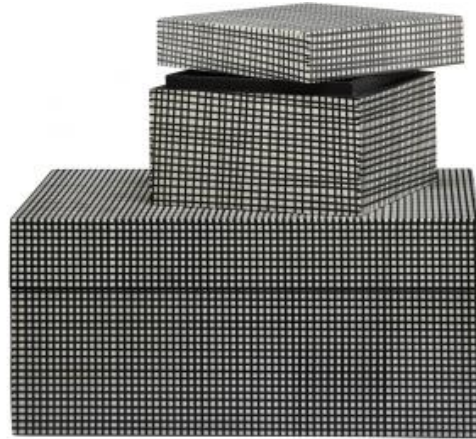

CHEST: GRAFICOS

Design by
Tous Les Trois

Description
Chest in 40 % MDF and 60 % resin with irregular squared motif.

Technical Specifications

More info at
www.ligne-roset.com

© Ligne Roset 2021

1 CHEST SMALL

DIMENSIONS

H 110 mm - W 150 mm - D 150 mm -

Other sizes

1 chest small

DIMENSIONS

H 110 - mm
W 150 - mm
D 150 - mm

1 chest large

DIMENSIONS

H 140 - mm
W 210 - mm
D 310 - mm