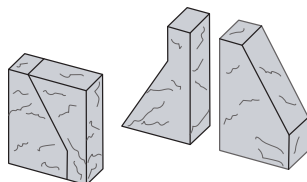

Other sizes

bookends

DIMENSIONS

H 250 - mm
W 150 - mm
E 80 - mm