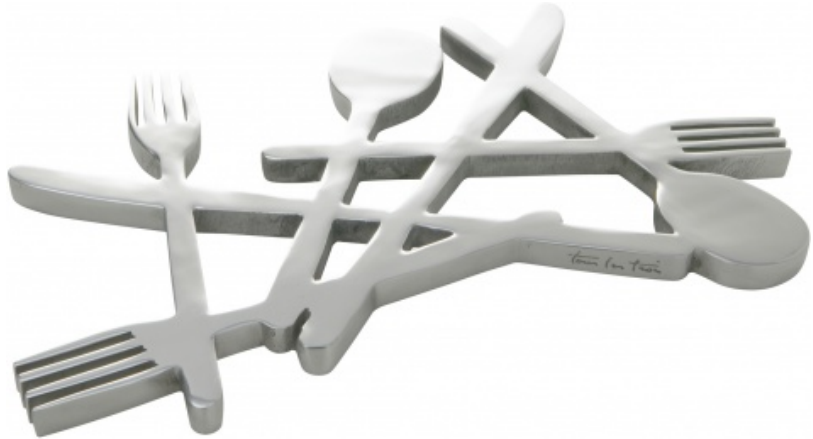

# PLATE STAND: EVLAN

**Design by**  
Tous Les Trois

**Description**  
Pot stand in moulded brilliant-polished aluminium (NB except edges) or in matt-finish black lacquered moulded aluminium.

## PLATE STAND

**DIMENSIONS**  
H 15 mm - W 210 mm - L 320 mm -